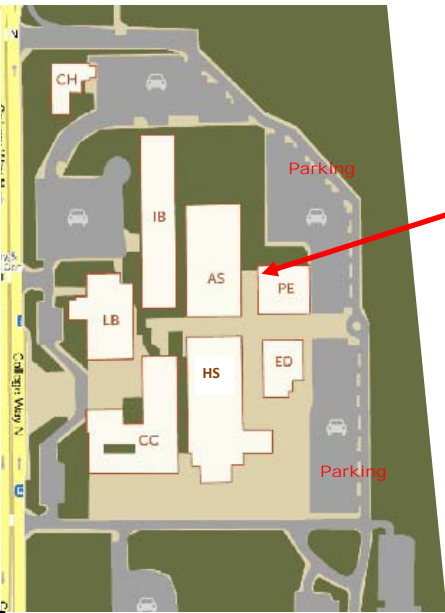

MAP AND DIRECTIONS

HEADING NORTH ON I-5:
Take exit #173 (Northgate exit).
Turn RIGHT (south) onto 1st Avenue NE.
Turn RIGHT again at N 92nd Street.
Turn RIGHT onto College Way N.
The college is on the right.

HEADING SOUTH ON I-5:
Take exit #173 (Northgate exit) go 'westbound.'
Turn RIGHT onto N Northgate Way.
Turn LEFT onto Meridian Avenue N, which becomes College Way N.
The college is on the left.

GPS:
9600 College Way N, Seattle will take you to the "front" of Campus, **PARKING** is in the "back."

CHECK-IN AND REGISTRATION
Will be in the Wellness Center (Gym) on the east (freeway) side of the college.
PARKING will be easiest on the freeway side of campus as well.

COLLEGE WAY NORTH

ENTER

ENTER

North Seattle College

OCE: Opportunity Center

HS: Health Sciences Building
The Grove

AS: Arts & Sciences Building

ED: Education Building

Check-In
WC: (Gym) Wellness Center

EAST LOT

NORTHEAST LOT

FREE Parking for PTC