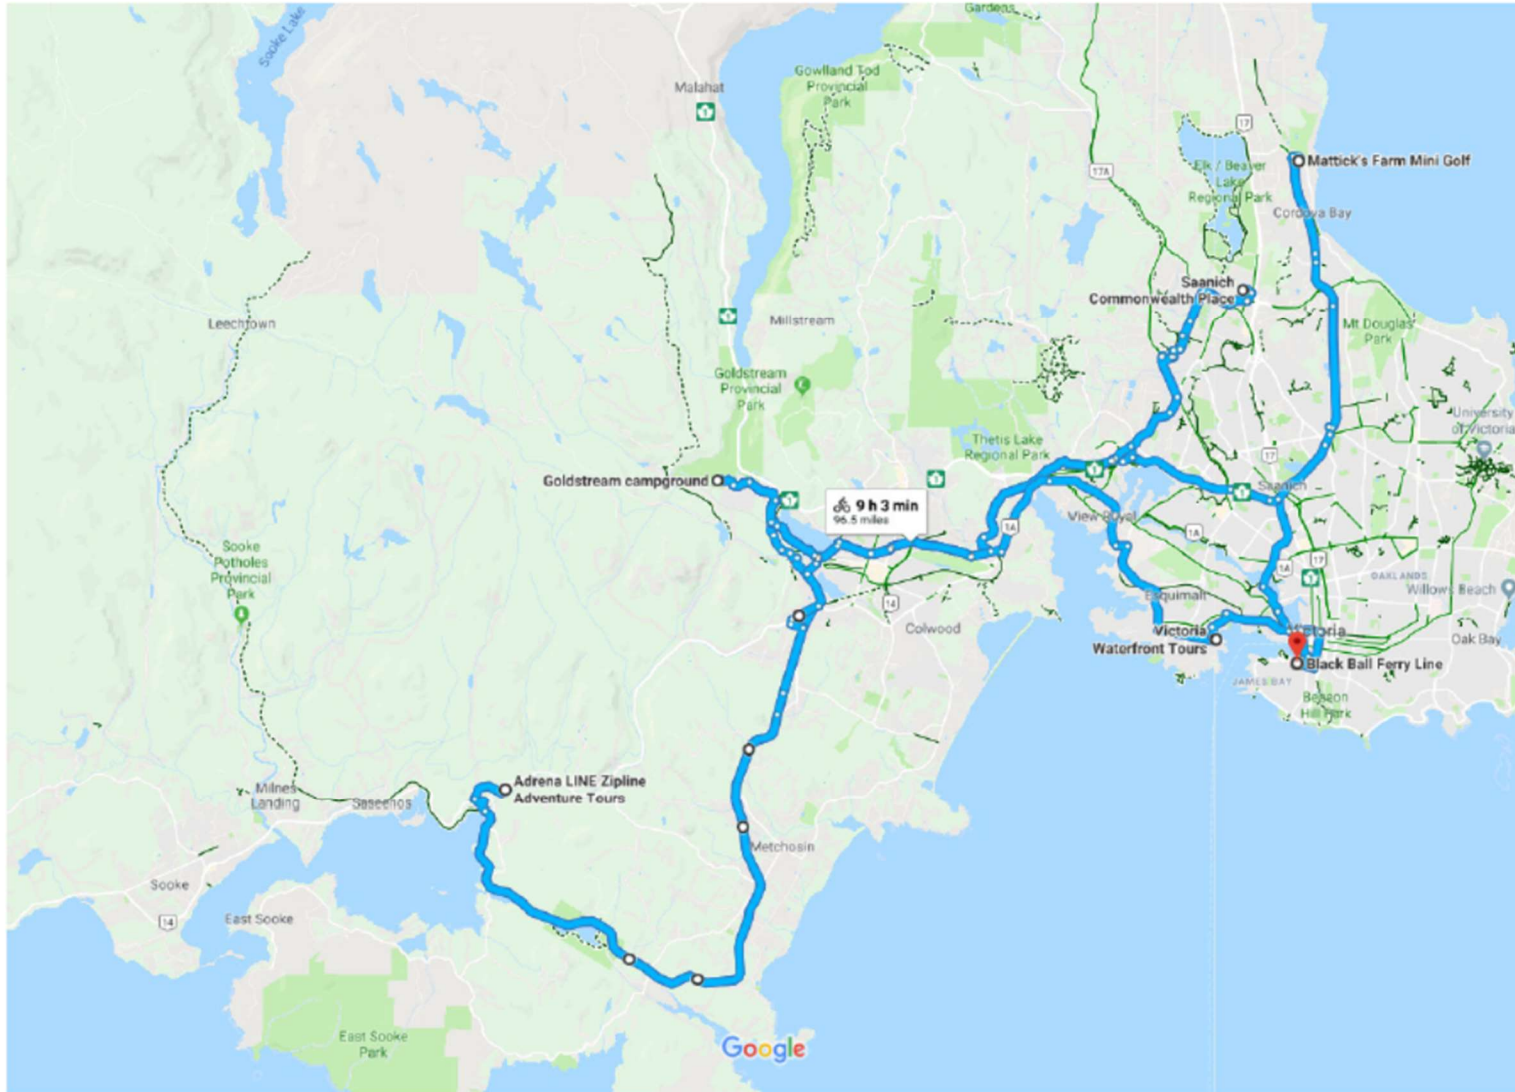

10/19/2018

Black Ball Ferry Line to Black Ball Ferry Line - Google Maps

Google Maps Black Ball Ferry Line to Black Ball Ferry Line

Bicycle 96.5 miles, 9 h 3 min

Map data ©2018 Google 1 mi

-  via Lochside Regional Trail 9 h 3 min
-  96.5 miles
- This route has restricted usage or private roads.