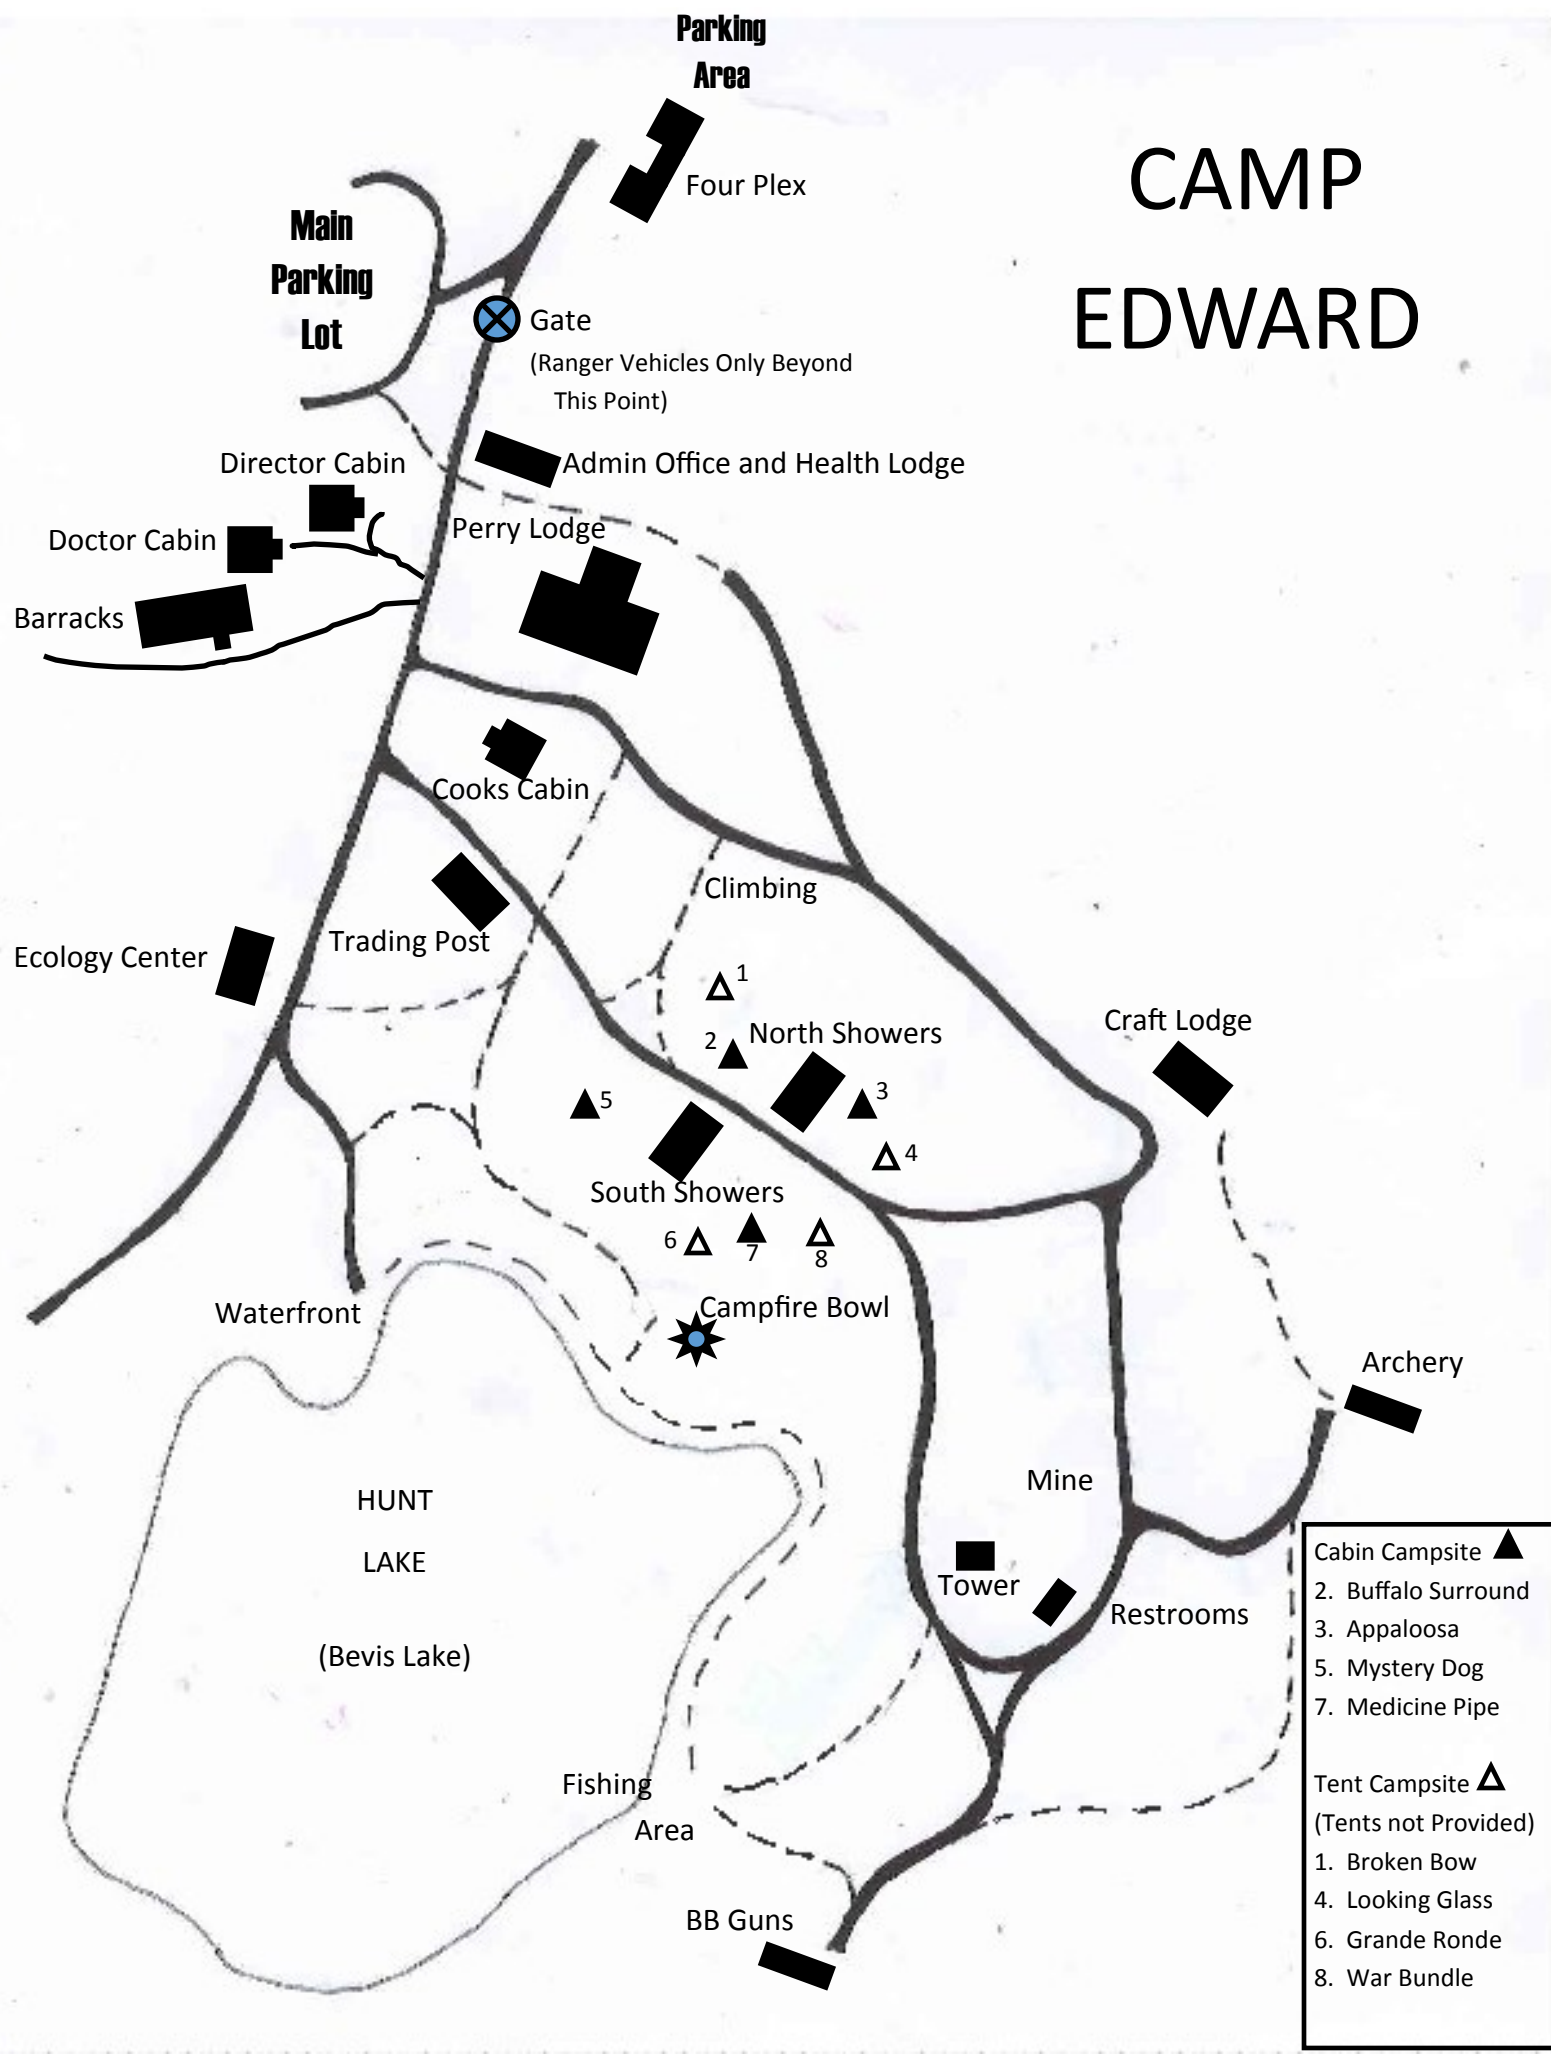

CAMP EDWARD

- | |
|---|
| Cabin Campsite ▲ |
| 2. Buffalo Surround |
| 3. Appaloosa |
| 5. Mystery Dog |
| 7. Medicine Pipe |
| Tent Campsite ▲
(Tents not Provided) |
| 1. Broken Bow |
| 4. Looking Glass |
| 6. Grande Ronde |
| 8. War Bundle |